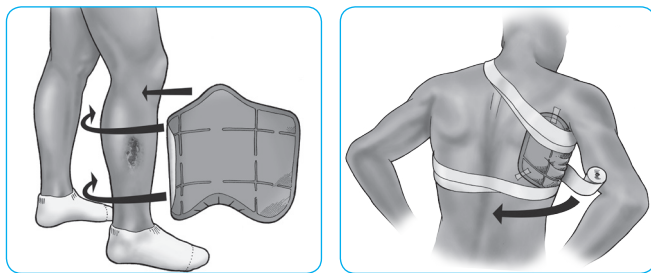

## Super absorbent multisite dressing

### Product description

The Eclipse® Contour dressing uniquely moulds to the body contours, ensuring optimum contact with the wound and effective exudate management.

The size and shape of the Eclipse® Contour has been specifically designed to treat highly exuding wounds in difficult to dress areas, such as the underarm, abdomen, back, lower leg and thigh.

### Use

Place white face down on the wound surface, with beige backing uppermost. For larger wounds place several dressings side by side. Protect friable skin, or drier areas of the wound with a non-adherent dressing under Eclipse®. Secure the / dressing pad with tape or bandage appropriately. Eclipse® Contour may be used under compression bandages.

### TOP TIP

The size and shape of the Eclipse® Contour has been specifically designed to treat highly exuding wounds in difficult to dress areas, such as the underarm, abdomen, back, lower leg and thigh.